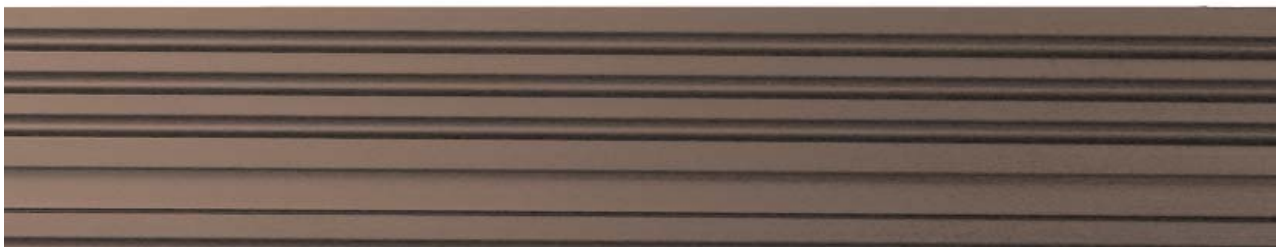

Single Speed Car Sills

- Sleek extruded aluminum
- Anodized finishes in (*Bronze, Gold and Clear*)
- Stocked in 8ft. lengths
- Custom cut lengths upon request

Porta Inc.

250 Hamilton Rd., Arlington Heights, IL 60005
Phone: (847)593-4900 Fax (847) 593-1394